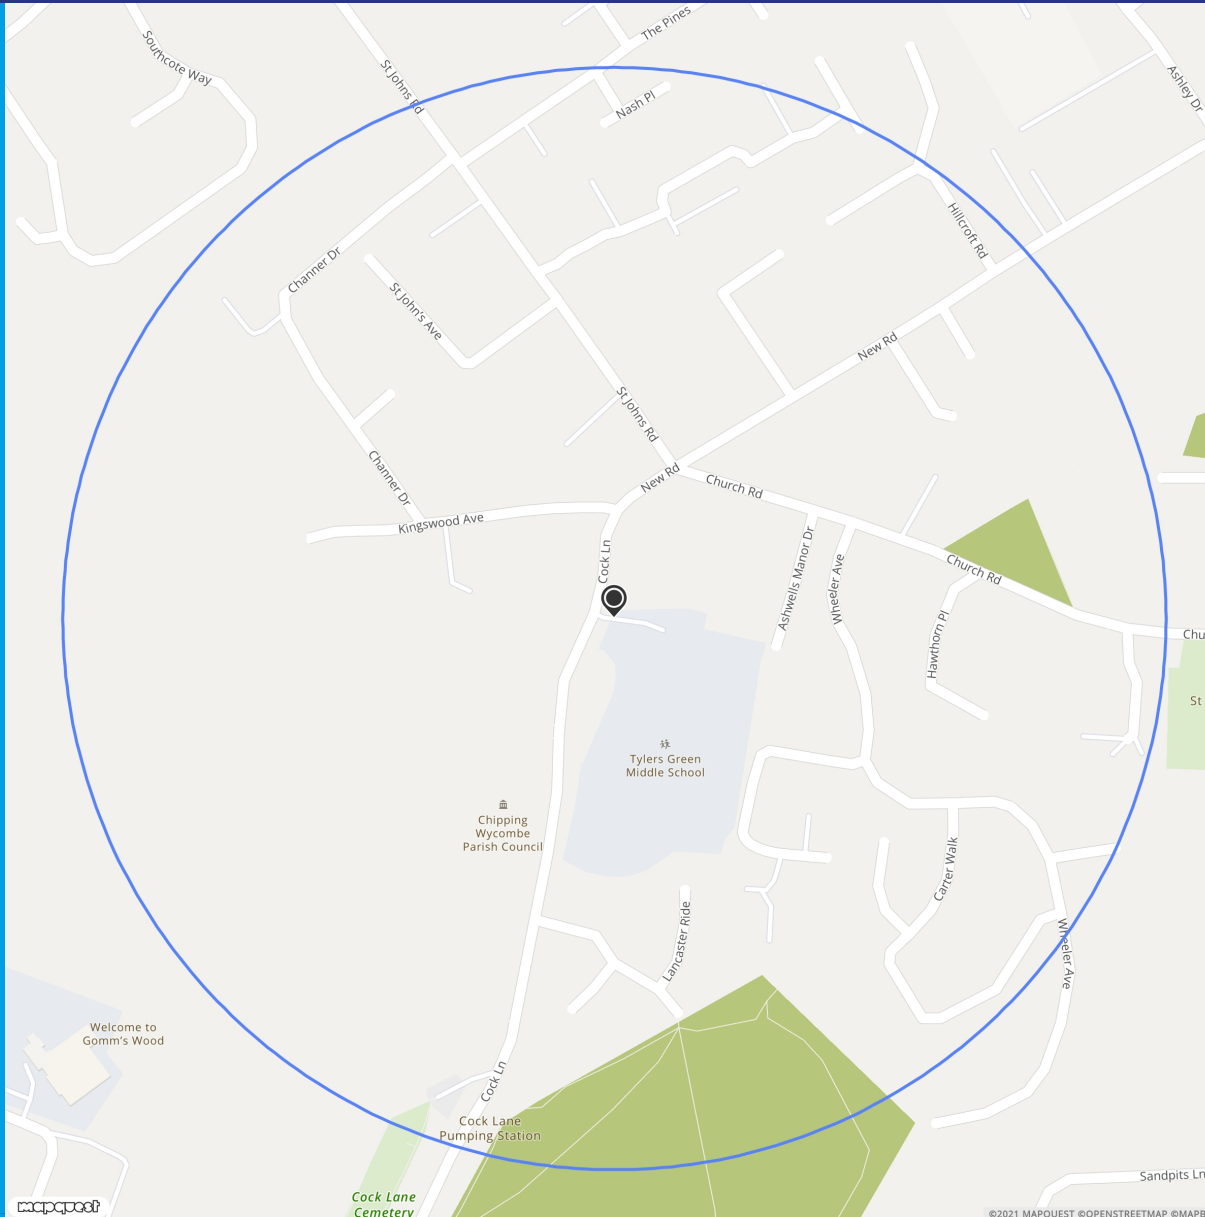

5-MINUTE WALKING BUBBLE

#StaySafeGetActive on your journey to school

Tylers Green
Middle School

Protect
our
children

If possible,
walk, cycle
or scoot
to school

If you have
to drive,
park at least
5-minutes
away

Supported by the

Department
for Transport

For more hints, tips and information please visit www.modeshiftstars.org/staysafegetactive

This 5-minute walking zone represents a distance of 400m measured as a straight line, based upon an average walking speed of 3-miles per hour